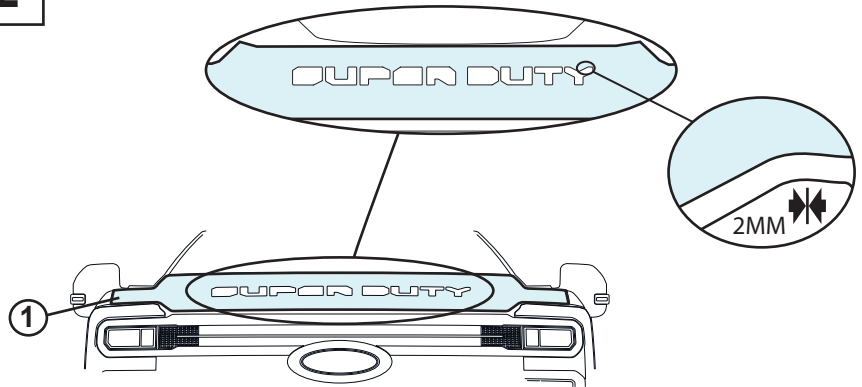

FORD SUPER DUTY

VPC3Z-2120000-A

PAINT PROTECTION FILM INSTALLATION

H₂O

1

2

3

4