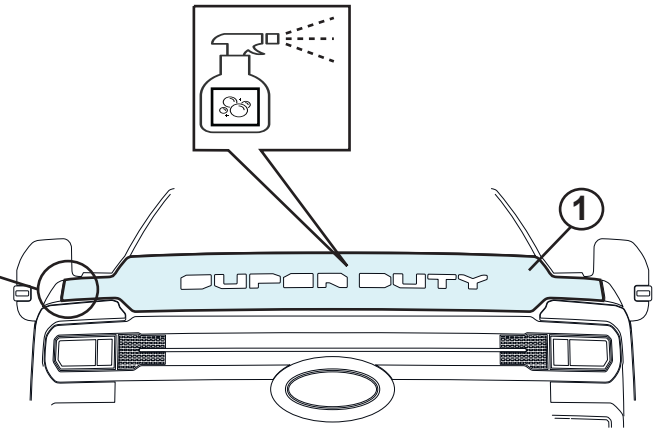

FORD SUPER DUTY

VPC3Z-2120000-A

PAINT PROTECTION FILM INSTALLATION

H₂O

1

2

3

4