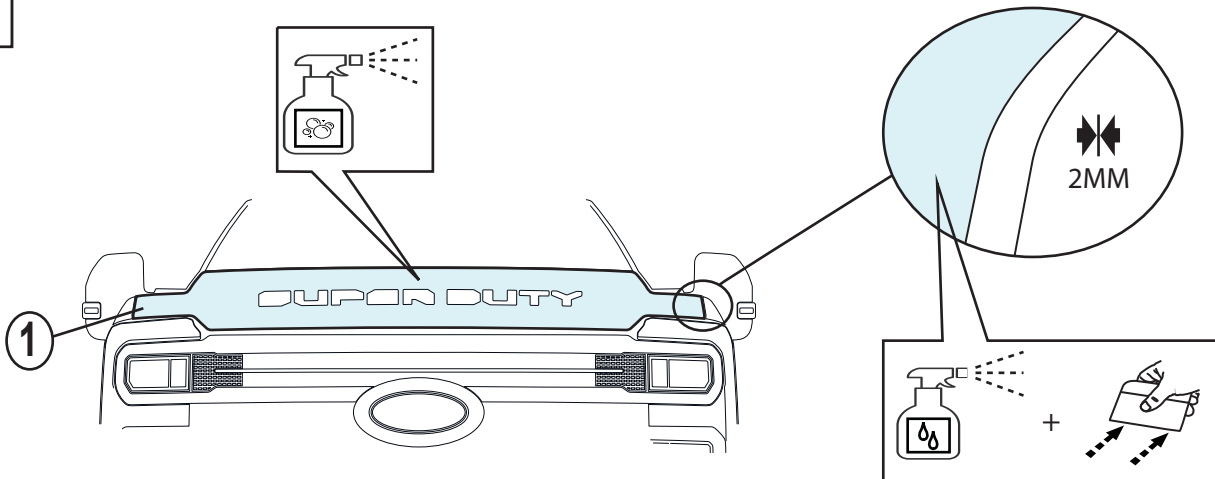

FORD SUPER DUTY

VPC3Z-2120000-A

PAINT PROTECTION FILM INSTALLATION

H₂O

1

2

3

4